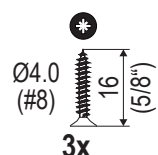

Σ

CONERO

Organizer 72 H 475

1

$$CW_{\min.} = L_{\text{Pipe}} + 79 \text{ mm } (3\frac{1}{8}\text{''})$$

$$CW_{\max.} = L_{\text{Pipe}} + 139 \text{ mm } (5\frac{1}{2}\text{''})$$

CONERO

Organizer 72 H 475

2

2a.1

1x

PZ2

2x

2a.2

1x

PZ2