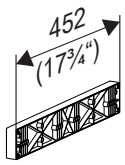

CONERO

Organizer 72 H 475

2b.1

1x

1x

PZ2

2x

2b.2

1x

PZ2

3x