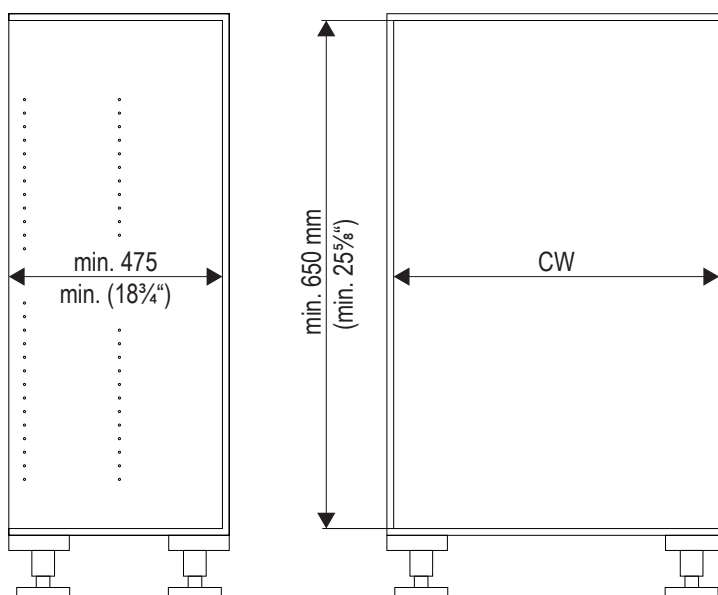

Σ

CONERO

Organizer 72 H 475

1

$$CW_{\min.} = L_{\text{Pipe}} + 79 \text{ mm } (3\frac{1}{8}\text{''})$$

$$CW_{\max.} = L_{\text{Pipe}} + 139 \text{ mm } (5\frac{1}{2}\text{''})$$

CONERO

Organizer 72 H 475