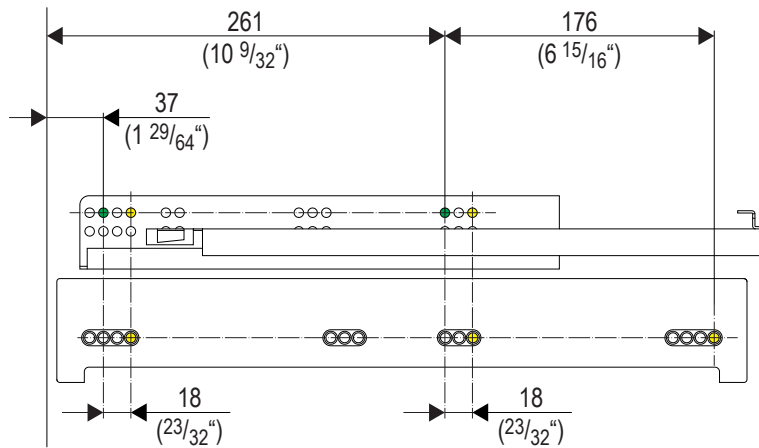

CONERO

Organizer 72 H 475

2