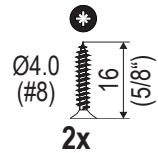

Σ

CONERO

Organizer 72 H 475

1

$$CW_{\min.} = L_{\text{Pipe}} + 79 \text{ mm } (3\frac{1}{8}\text{''})$$

$$CW_{\max.} = L_{\text{Pipe}} + 139 \text{ mm } (5\frac{1}{2}\text{''})$$

CONERO

Organizer 72 H 475

2

2a.1

1x

PZ2

2x

2a.2

1x

PZ2