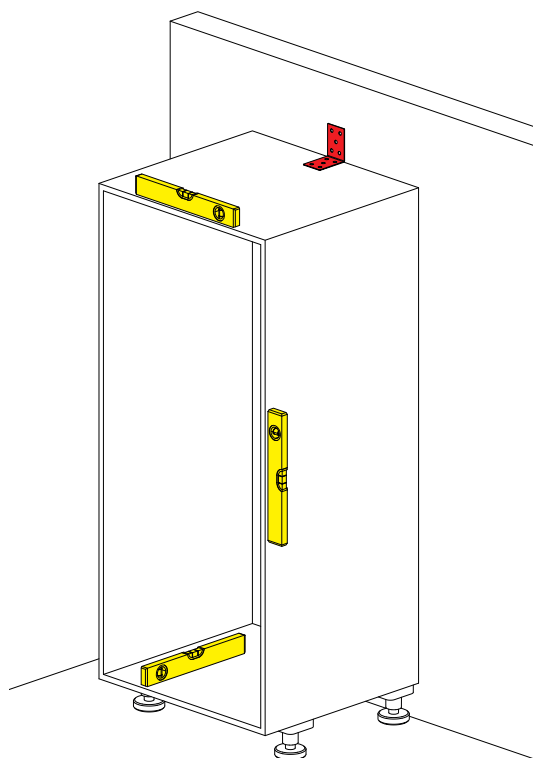

Σ

CONERO

Organizer 72 H 475

1

$$CW_{\min.} = L_{\text{Pipe}} + 79 \text{ mm } (3\frac{1}{8}\text{''})$$

$$CW_{\max.} = L_{\text{Pipe}} + 139 \text{ mm } (5\frac{1}{2}\text{''})$$

CONERO

Organizer 72 H 475